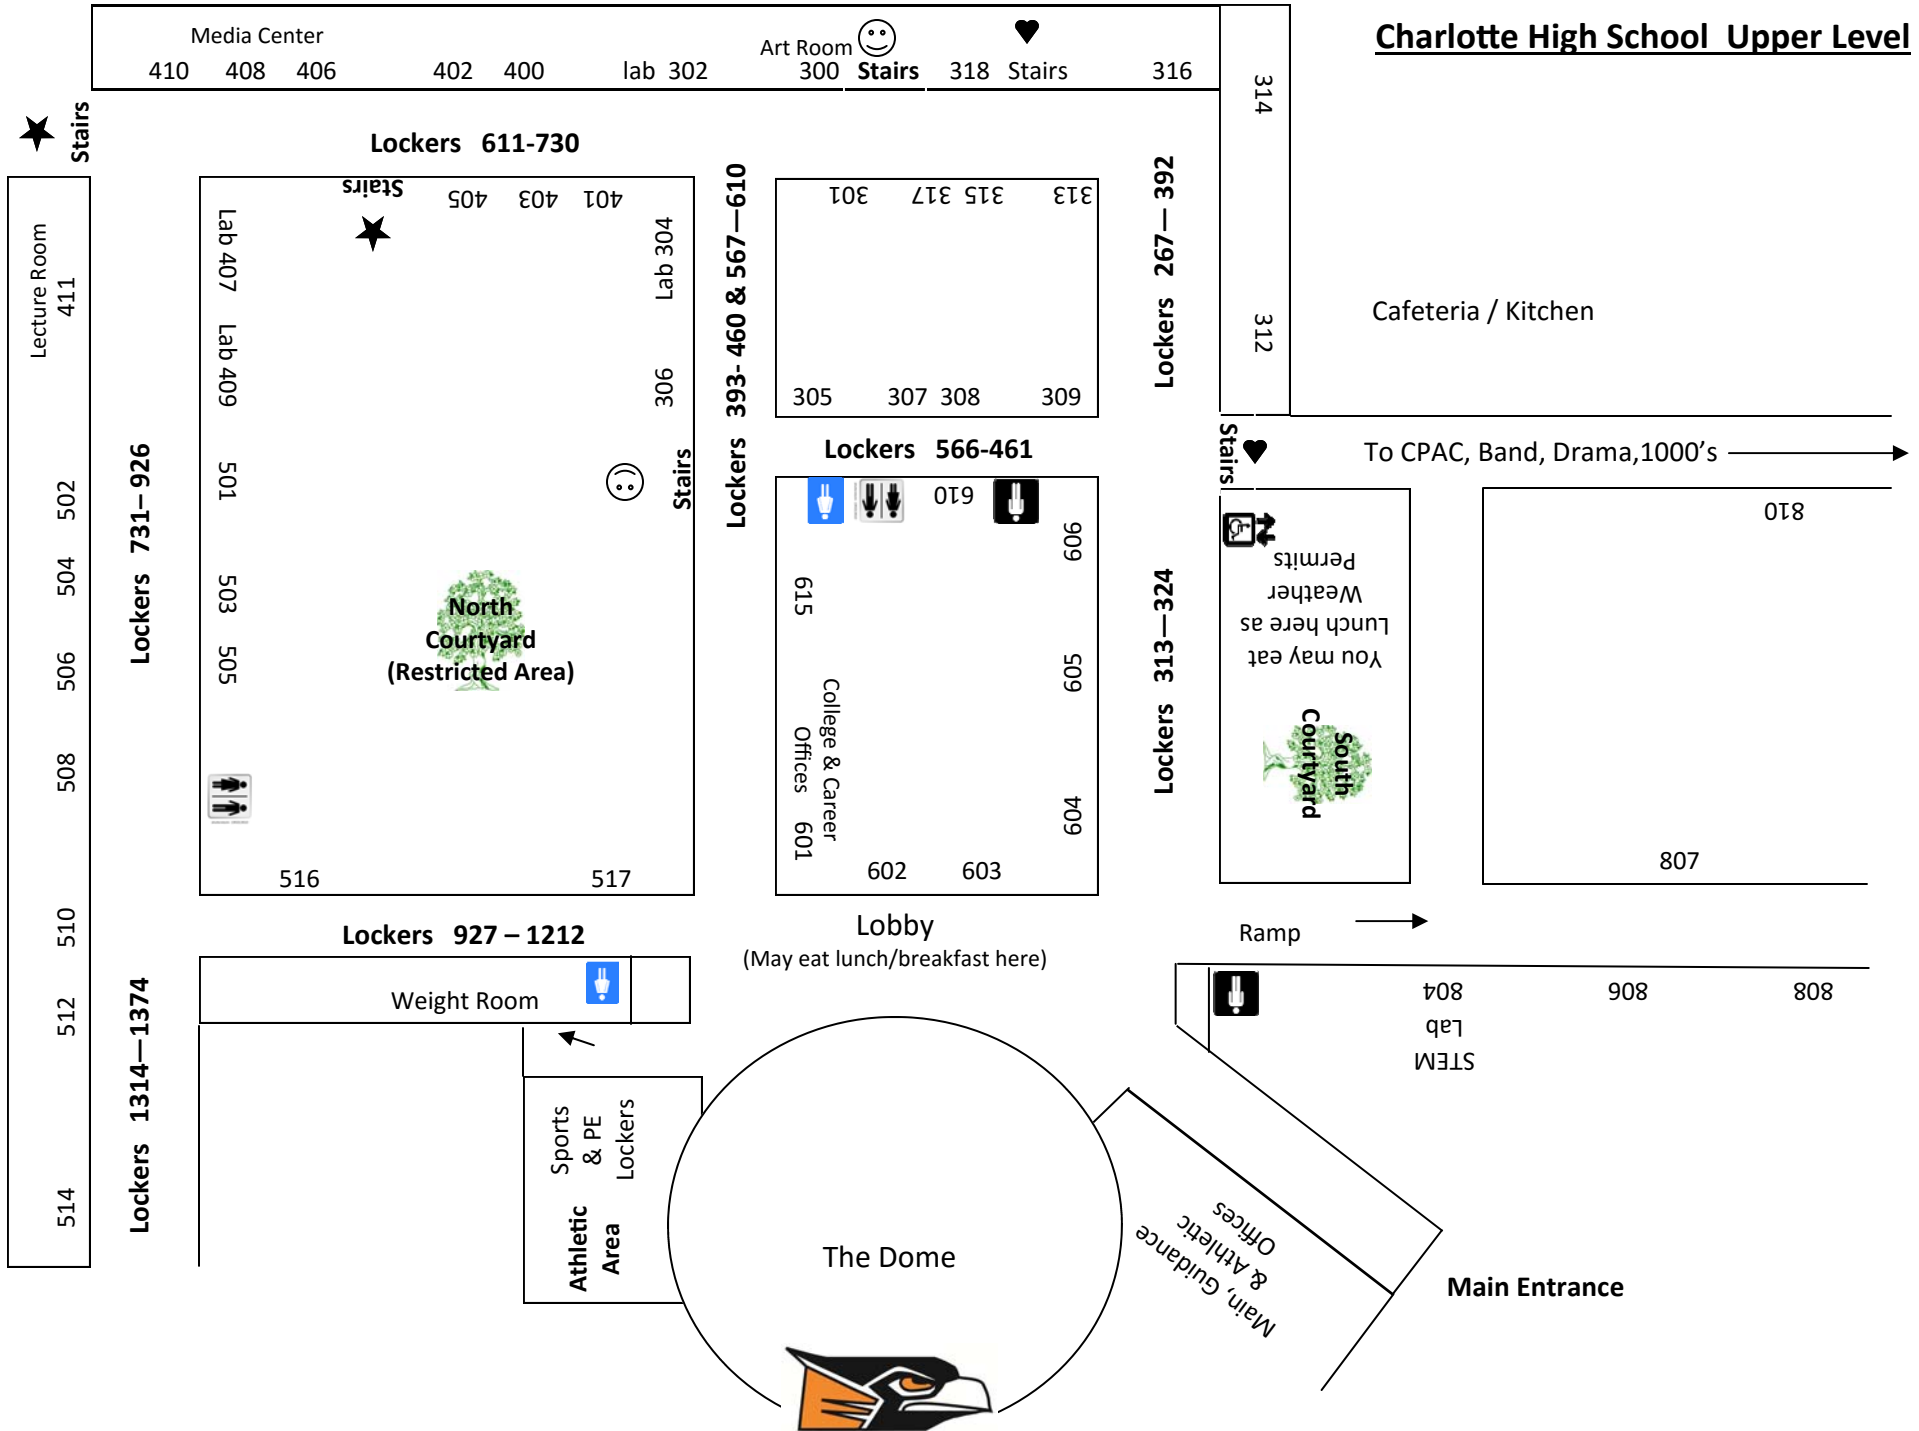

Charlotte High School Upper Level

- ♥ = Stairs lead to lower Rooms 213,217
- ☺ = Stairs lead to lower Rooms 200,202
- ♿ = Elevator
- ♂ ♀ = Student Restrooms
- ♂ ♀ = Staff/Keyed Restrooms
- ★ = Stairs lead to lower Rooms 121,119,122 & 120

Charlotte High School Lower Level

**Exit doors may not be used to get
From one section to the other**

♥ These Stairs lead you to the Hallway to Cafeteria, Band, Drama & the South Courtyard. Go up on more level to the Upper Level 300

😊 These stairs lead to upper level Near the North Courtyard

★ These stairs take you to the upper level near the Media Center, Lecture Room & the 400 rooms