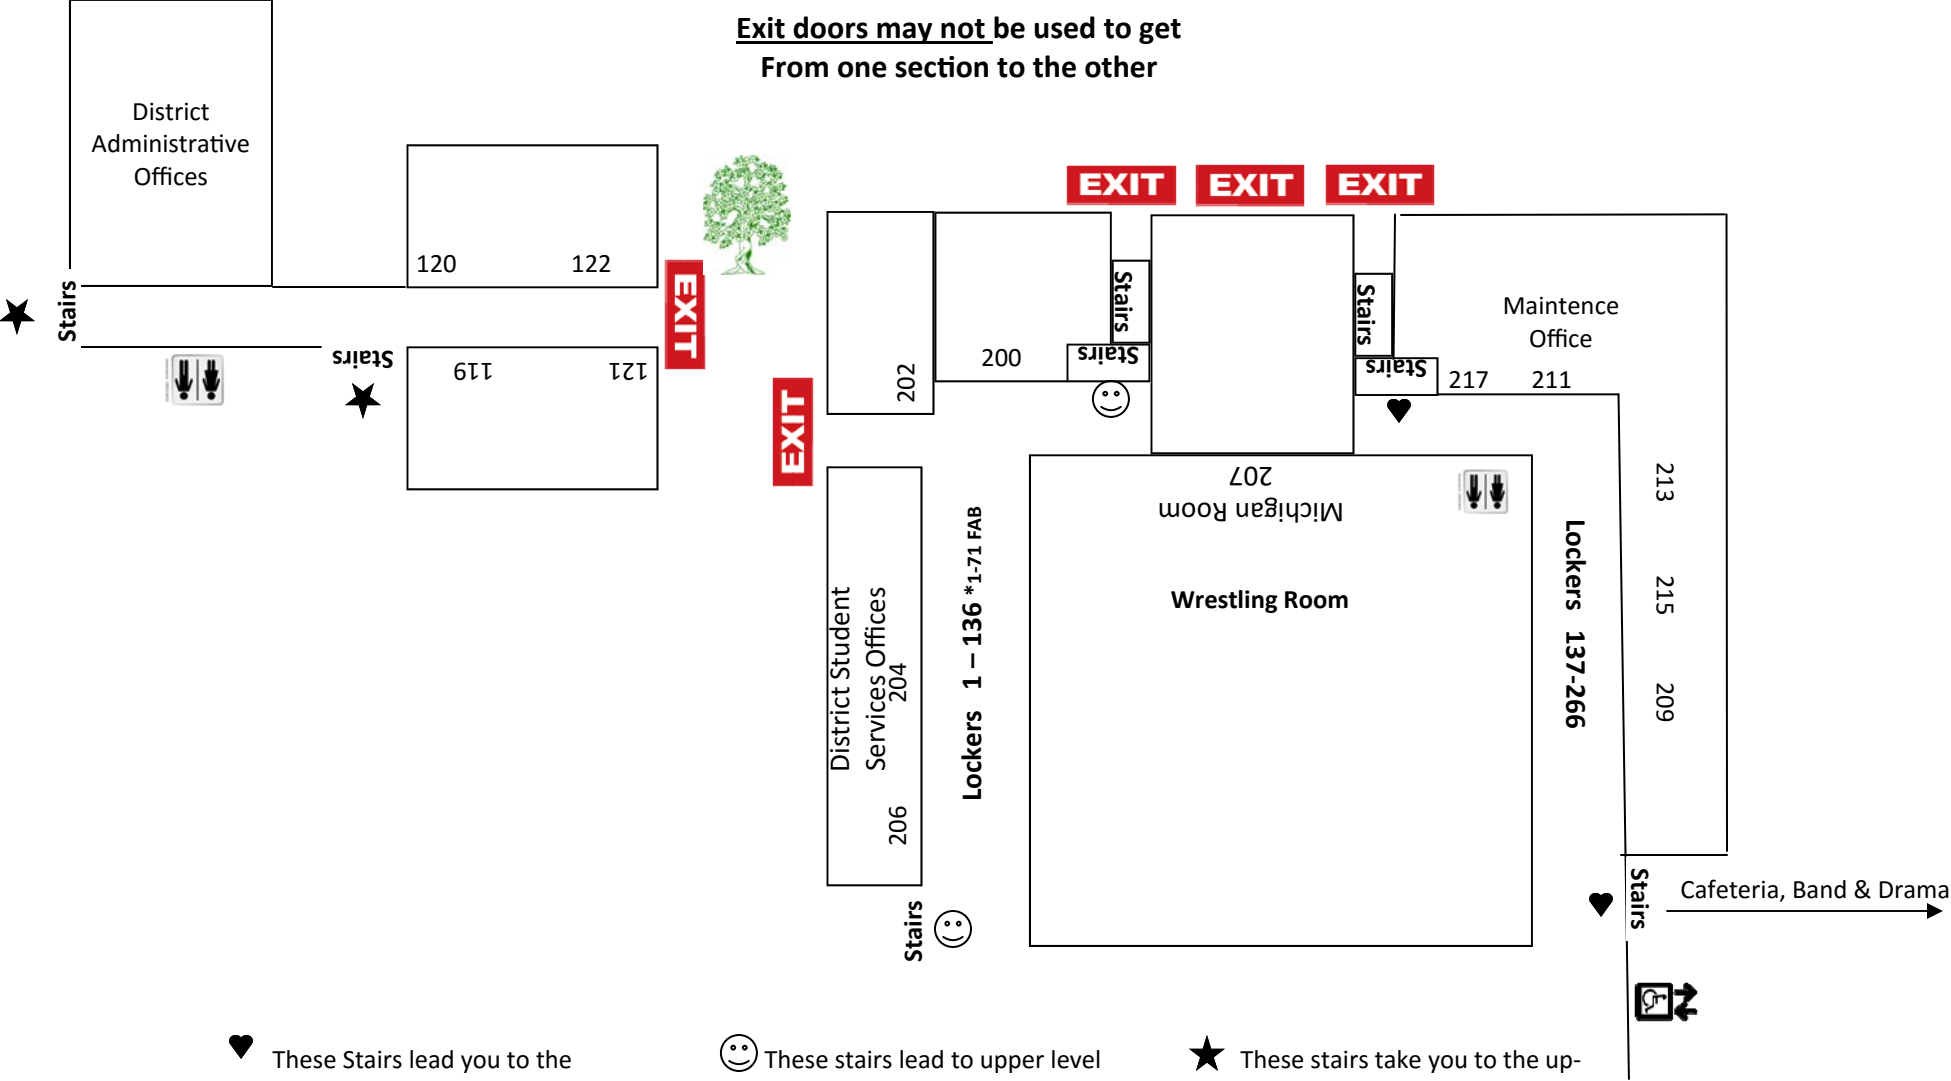

Charlotte High School Upper Level

- ♥ = Stairs lead to lower Rooms 213,217
- ☺ = Stairs lead to lower Rooms 200,202
- ♿ = Elevator
- ♂ ♀ = Student Restrooms
- ♂ ♀ = Staff/Keyed Restrooms
- ★ = Stairs lead to lower Rooms 121,119,122 & 120

Charlotte High School Lower Level

**Exit doors may not be used to get
From one section to the other**

♥ These Stairs lead you to the Hallway to Cafeteria, Band, Drama & the South Courtyard. Go up on more level to the Upper Level 300

😊 These stairs lead to upper level Near the North Courtyard

★ These stairs take you to the upper level near the Media Center, Lecture Room & the 400 rooms